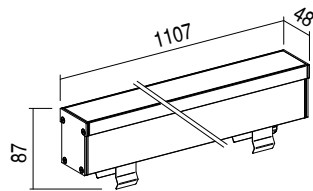

Esterno | Outdoor

MINOSSE RECESSED XL  1107 mm

44W

 kg 2,91

MINOSSE RECESSED XL 230Vac

CARATTERISTICHE ELETTRICHE | ELECTRICAL FEATURES

POTENZA ASSORBITA POWER CONSUMPTION	44W
ALIMENTAZIONE POWER SUPPLY	230Vac
FREQUENZA FREQUENCY	50/60 Hz
ALIMENTATORE POWER SUPPLY UNIT	Integrato Integrated
COLLEGAMENTO CONNECTION	Tensione di rete Mains voltage

CARATTERISTICHE MECCANICHE | MECHANICAL FEATURES

PESO WEIGHT	Kg 2,91
FINITURE FINISHES	Nero Black
INSTALLAZIONE INSTALLATION	A incasso a terra con cassaforma (non inclusa) Recessed on ground with housing box (not included)
MATERIALE MATERIAL	Corpo in alluminio, vetro temperato serigrafato Aluminium body, silk-screen printed tempered glass