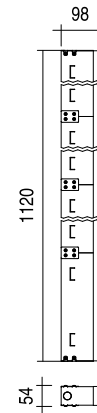

MINOSSE RECESSED XL 230V_{ac}

ACCESSORI | ACCESSORIES

CODICE / CODE	CAM12
TIPOLOGIA / TYPOLOGY	Cassaforma <i>Housing boxe</i>
MATERIALE / MATERIAL	Acciaio inox, dima in polistirolo <i>Stainless steel, polystyrene jig</i>

FILTRI | FILTER

CODICE / CODE	HC
TIPOLOGIA / TYPOLOGY	Filtro Honeycomb <i>Honeycomb filter</i>